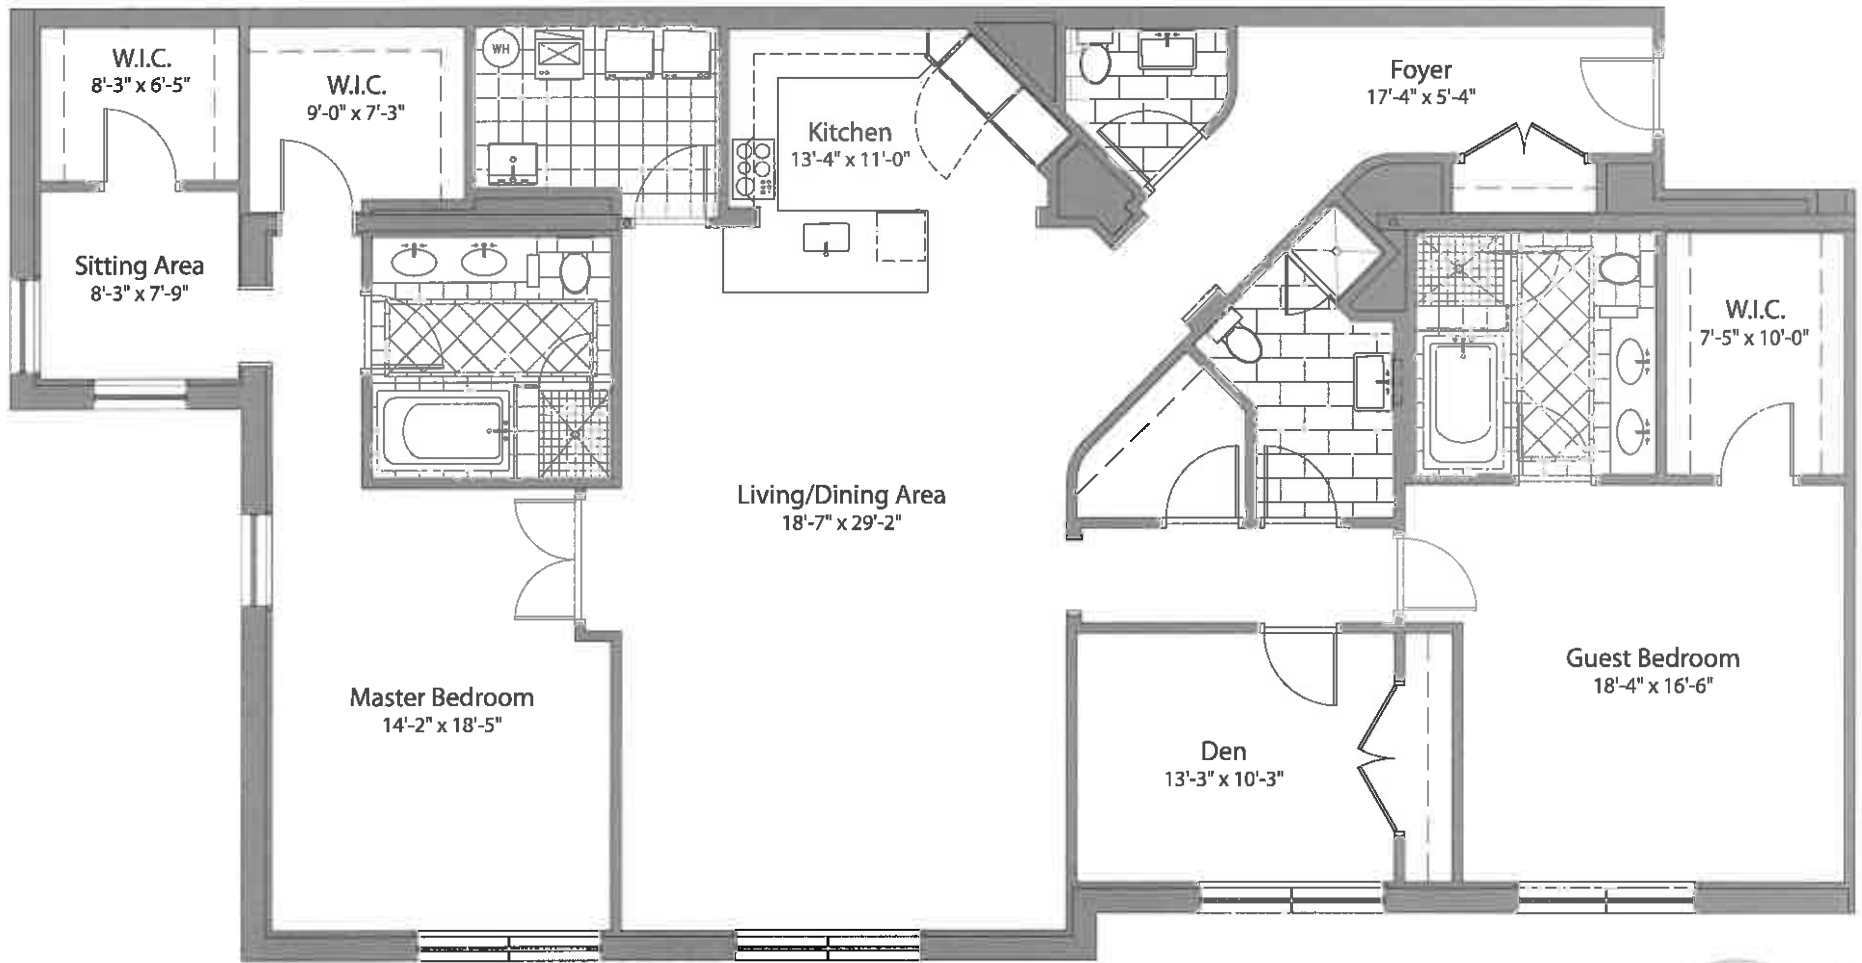

**THE BRYNCHESTER**  
a residential condominium

*The Blenheim — 2,546 sf*

*All dimensions and details are approximate and subject to construction or other variations.  
All plans are the exclusive property of Builder and may not be copied or used without written consent.*

*S*  
**Suite 11**

**THE BRYNCHESTER**  
a residential condominium

*The Churchill — 2,470 sf*

All dimensions and details are approximate and subject to construction or other variations.  
All plans are the exclusive property of Builder and may not be copied or used without written consent.

*S*  
**Suite 12**