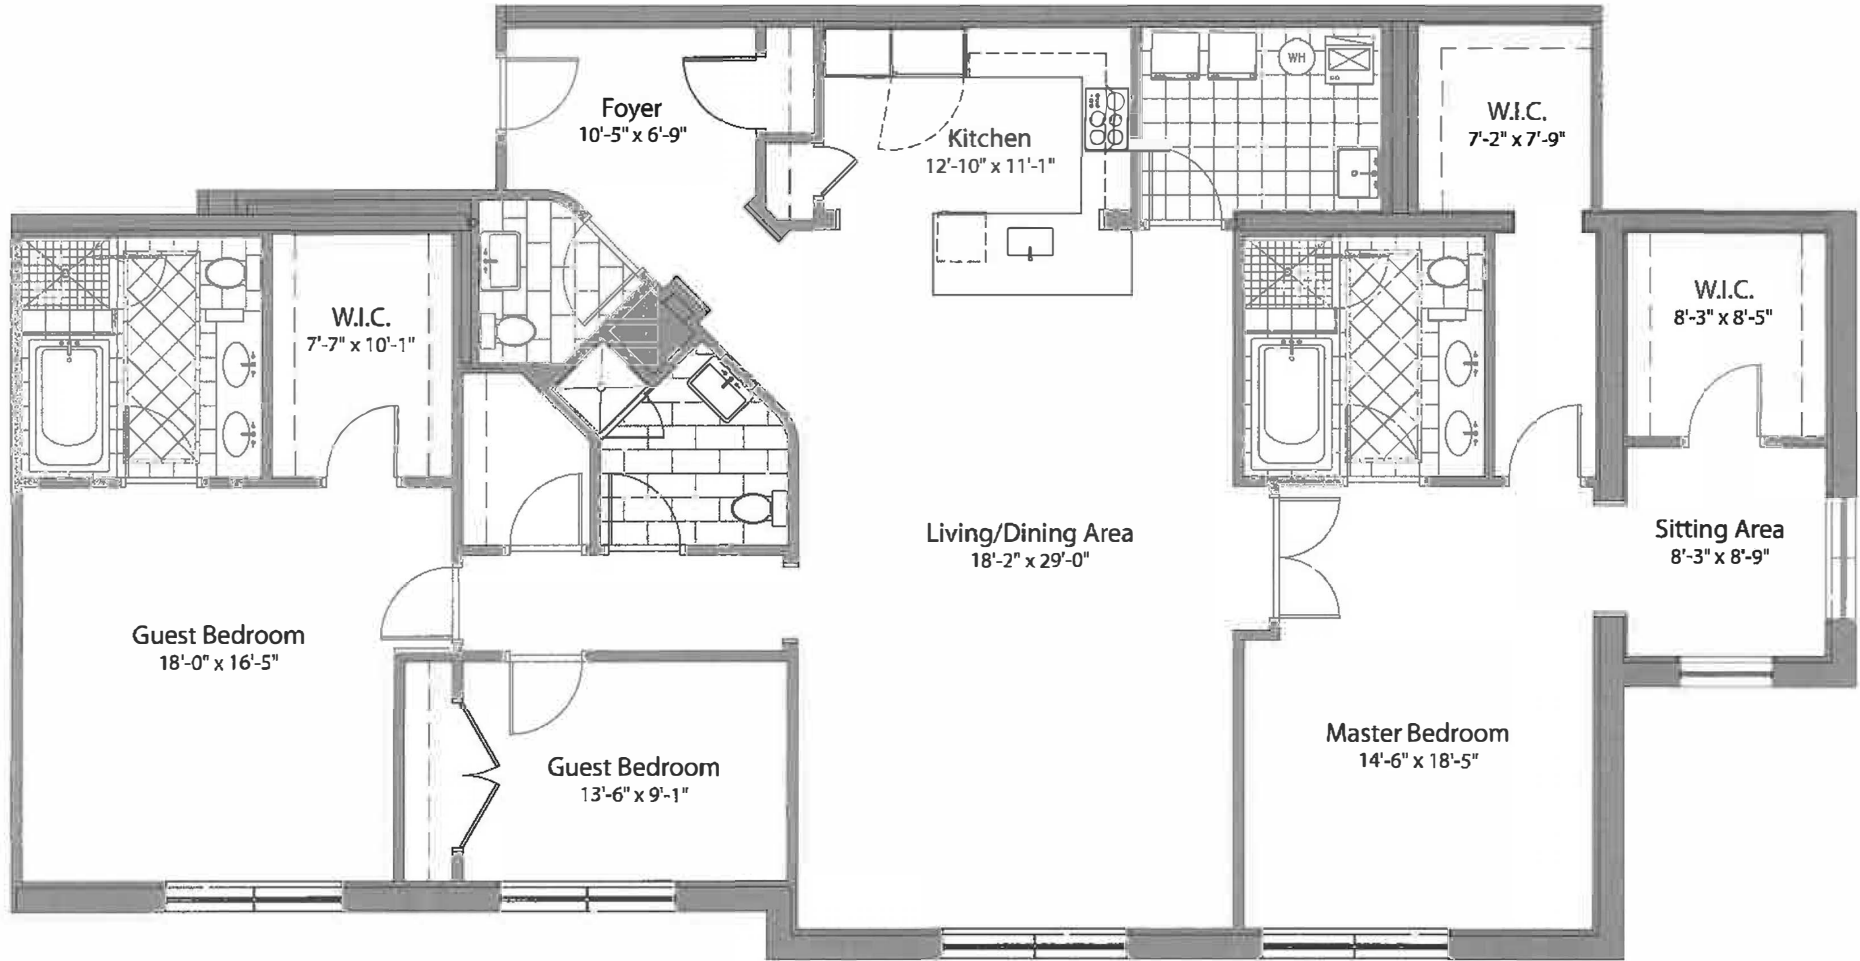

**THE BRYNCHESTER**  
a residential condominium

*The Blenheim — 2,546 sf*

*All dimensions and details are approximate and subject to construction or other variations.  
All plans are the exclusive property of Builder and may not be copied or used without written consent.*

*S*  
**Suite 11**

**THE BRYNCHESTER**  
a residential condominium

*The Churchill — 2,470 sf*

All dimensions and details are approximate and subject to construction or other variations.  
All plans are the exclusive property of Builder and may not be copied or used without written consent.

*S*  
**Suite 12**