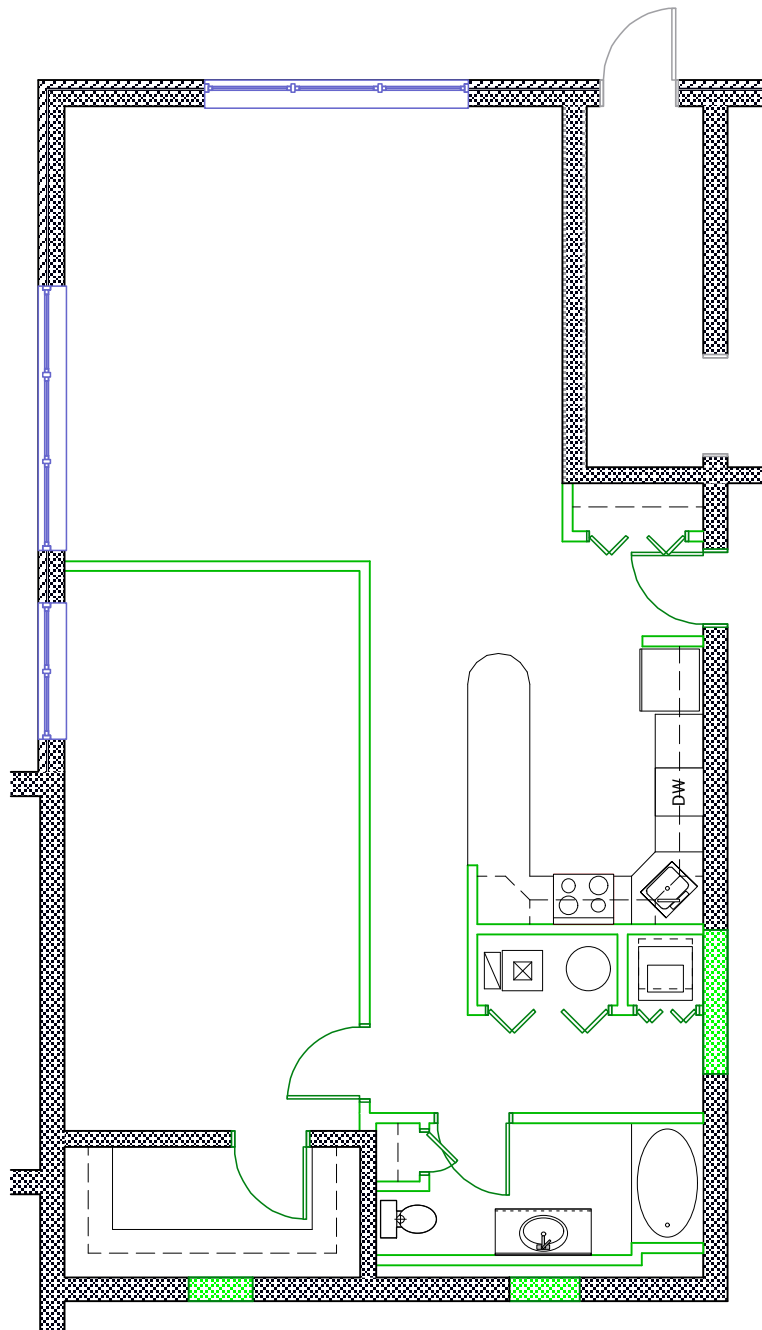

1 BED ROOM APARTMENTS

SCALE : 1/8" = 1'-0"

ALL DIMENSIONS ARE AN APPROXIMATE
1207 SQ. FT.

MEDIA REAL ESTATE CO.

203 E. BALTIMORE AVE. : MEDIA, PA. 19063
(610) 565-9000 : FAX (610) 891-1991

DENNIS L. SLOSTAD : ARCHITECT

MADISON SUITES

411 MANCHESTER AVENUE
MEDIA, PENNSYLVANIA 19063

DATE : 06/05/07