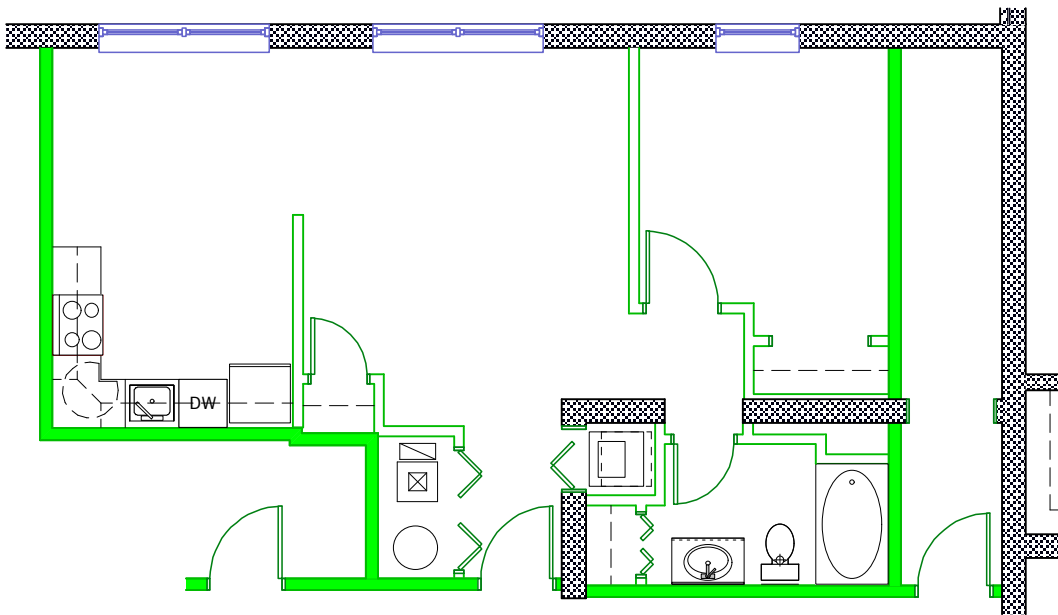

1 BED ROOM APARTMENTS

SCALE : 1/8" = 1'-0"

ALL DIMENSIONS ARE AN APPROXIMATE
687 SQ. FT.

MEDIA REAL ESTATE CO.

203 E. BALTIMORE AVE. : MEDIA, PA. 19063
(610) 565-9000 : FAX (610) 891-1991

DENNIS L. SLOSTAD : ARCHITECT

MADISON SUITES

411 MANCHESTER AVENUE
MEDIA, PENNSYLVANIA 19063

DATE : 6/05/07