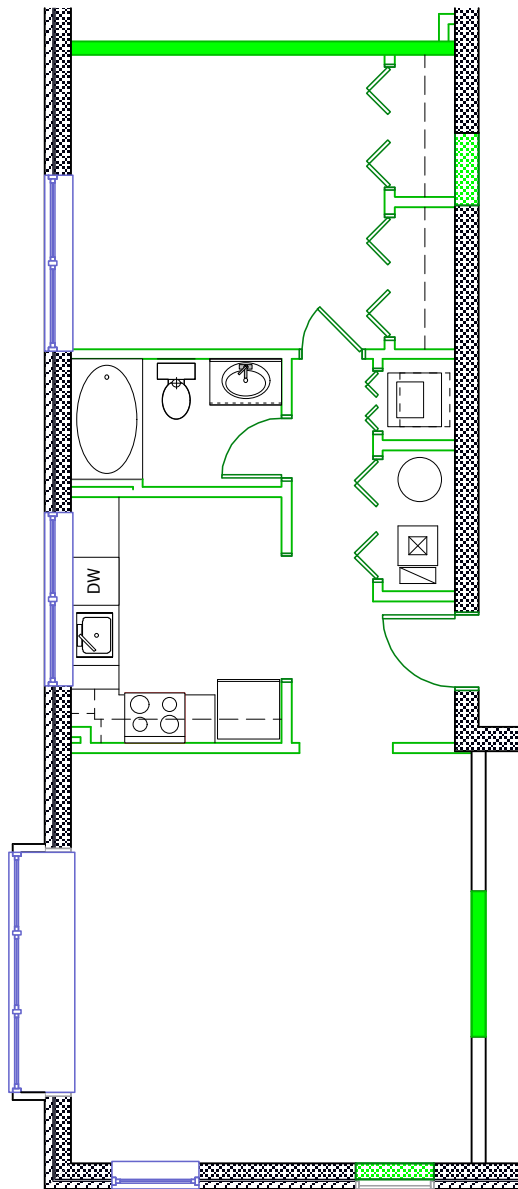

1 BED ROOM APARTMENTS

SCALE : 1/8" = 1'-0"

ALL DIMENSIONS ARE AN APPROXIMATE
751 SQ. FT.

MEDIA REAL ESTATE CO.

203 E. BALTIMORE AVE. : MEDIA, PA. 19063
(610) 565-9000 : FAX (610) 891-1991

DENNIS L. SLOSTAD : ARCHITECT

MADISON SUITES

411 MANCHESTER AVENUE
MEDIA, PENNSYLVANIA 19063

DATE : 06/05/07