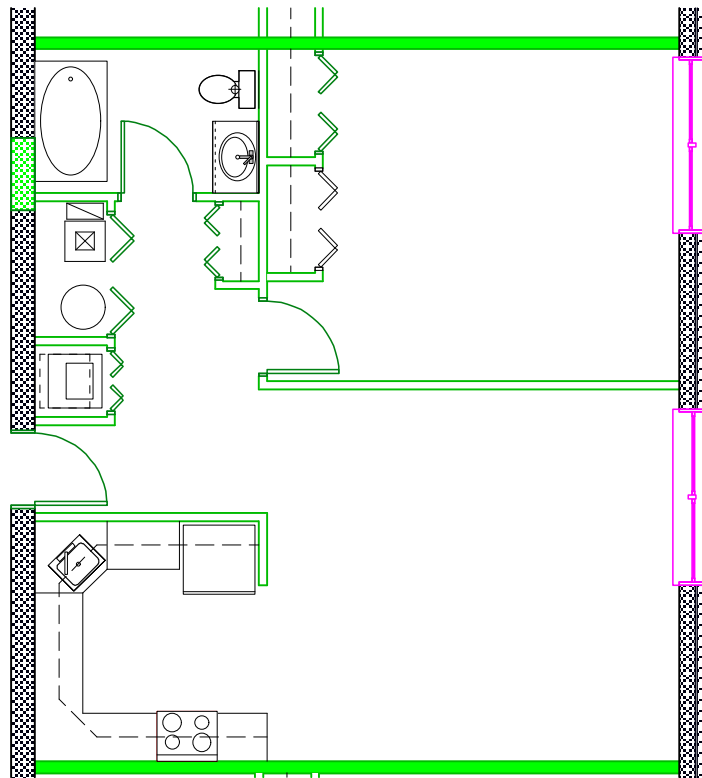

1 BED ROOM APARTMENTS

SCALE : 1/8" = 1'-0"

ALL DIMENSIONS ARE AN APPROXIMATE
797, & 798 SQ. FT.

MEDIA REAL ESTATE CO.

203 E. BALTIMORE AVE. : MEDIA, PA. 19063
(610) 565-9000 : FAX (610) 891-1991

DENNIS L. SLOSTAD : ARCHITECT

MADISON SUITES

411 MANCHESTER AVENUE
MEDIA, PENNSYLVANIA 19063

DATE : 11/10/06