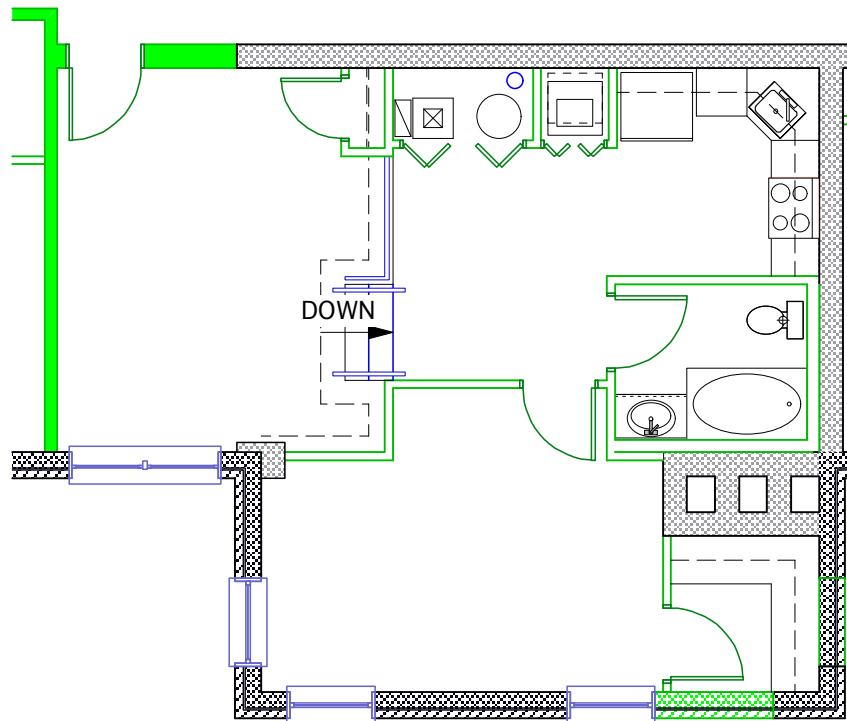

1 BED ROOM APARTMENTS

SCALE : 1/8" = 1'-0"

ALL DIMENSIONS ARE AN APPROXIMATE
740 SQ. FT.

MEDIA REAL ESTATE CO.

203 E. BALTIMORE AVE. : MEDIA, PA. 19063
(610) 565-9000 : FAX (610) 891-1991

DENNIS L. SLOSTAD : ARCHITECT

MADISON SUITES

411 MANCHESTER AVENUE
MEDIA, PENNSYLVANIA 19063

DATE : 11/10/06