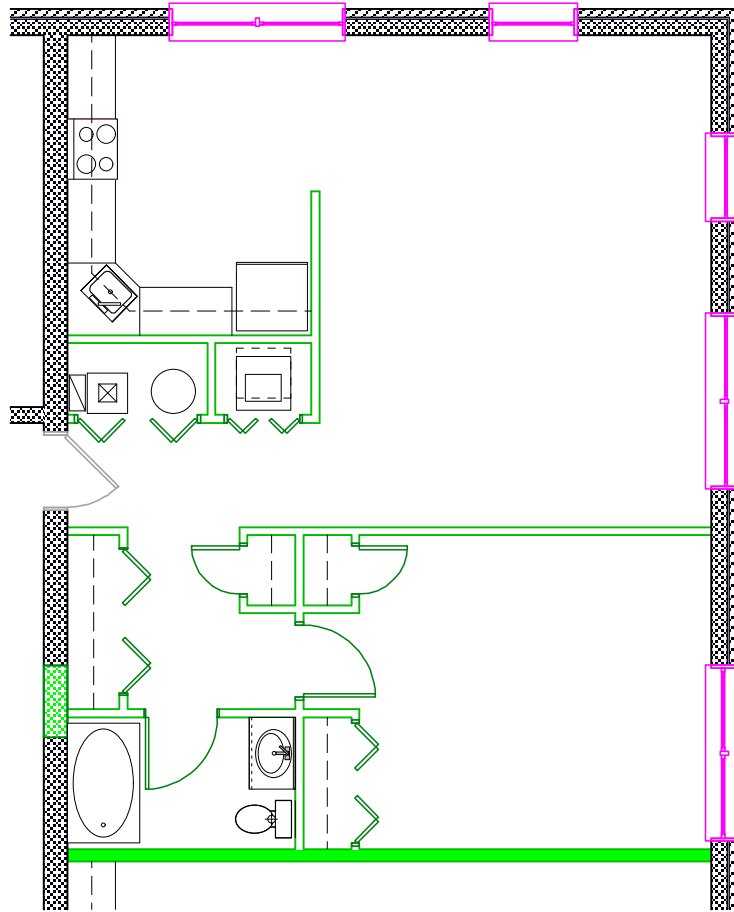

1 BED ROOM APARTMENTS

SCALE : 1/8" = 1'-0"

ALL DIMENSIONS ARE AN APPROXIMATE
909 SQ. FT.

MEDIA REAL ESTATE CO.

203 E. BALTIMORE AVE. : MEDIA, PA. 19063
(610) 565-9000 : FAX (610) 891-1991

DENNIS L. SLOSTAD : ARCHITECT

MADISON SUITES

411 MANCHESTER AVENUE
MEDIA, PENNSYLVANIA 19063

DATE : 11/10/06