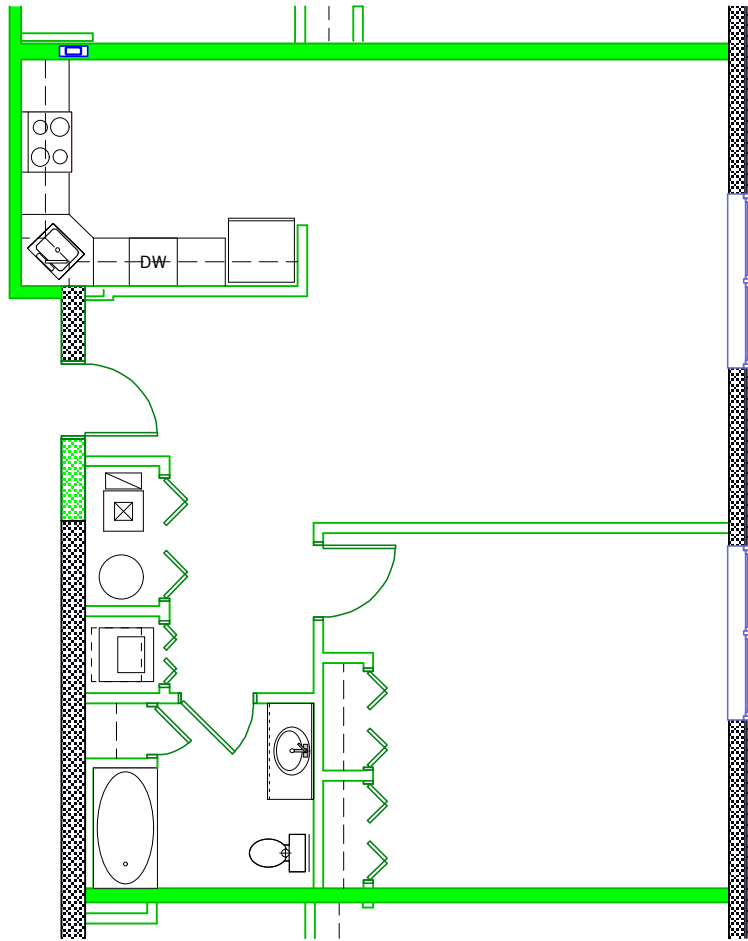

1 BED ROOM APARTMENTS

SCALE : 1/8" = 1'-0"

ALL DIMENSIONS ARE AN APPROXIMATE
949, 950, & 951 SQ. FT.

MEDIA REAL ESTATE CO.

203 E. BALTIMORE AVE. : MEDIA, PA. 19063
(610) 565-9000 : FAX (610) 891-1991

DENNIS L. SLOSTAD : ARCHITECT

MADISON SUITES

411 MANCHESTER AVENUE
MEDIA, PENNSYLVANIA 19063

DATE : 06/05/07