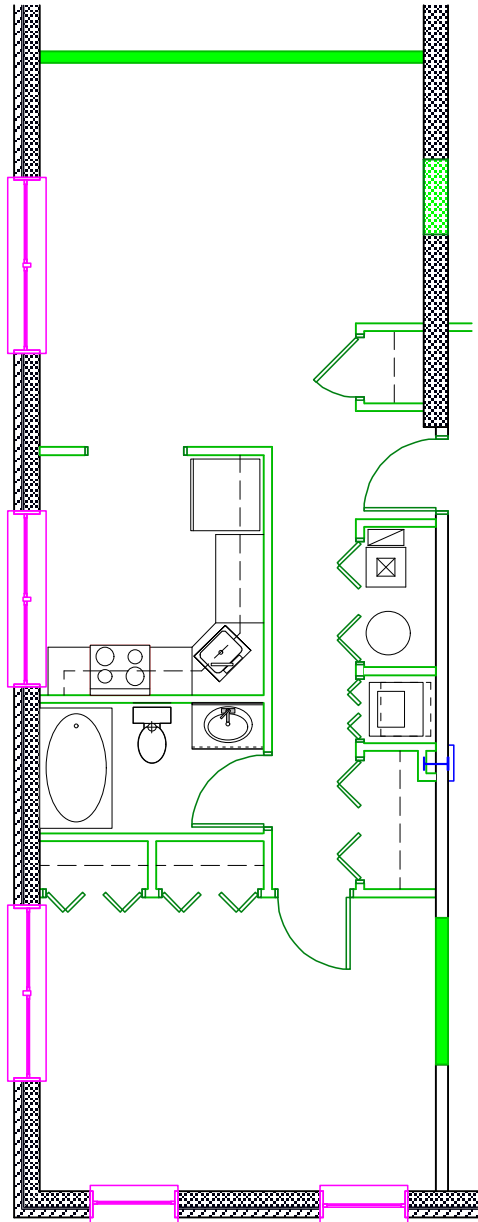

MADISON SUITES

411 MANCHESTER AVENUE
MEDIA, PENNSYLVANIA 19063

DATE : 11/10/06

1 BED ROOM APARTMENTS

SCALE : 1/8" = 1'-0"

ALL DIMENSIONS ARE AN APPROXIMATE
766, 769, & 771 SQ. FT.

MEDIA REAL ESTATE CO.

203 E. BALTIMORE AVE. : MEDIA, PA. 19063
(610) 565-9000 : FAX (610) 891-1991

DENNIS L. SLOSTAD : ARCHITECT

MADISON SUITES

411 MANCHESTER AVENUE
MEDIA, PENNSYLVANIA 19063

DATE : 11/10/06

1 BED ROOM APARTMENTS

SCALE : 1/8" = 1'-0"

ALL DIMENSIONS ARE AN APPROXIMATE
768 SQ. FT.

MEDIA REAL ESTATE CO.