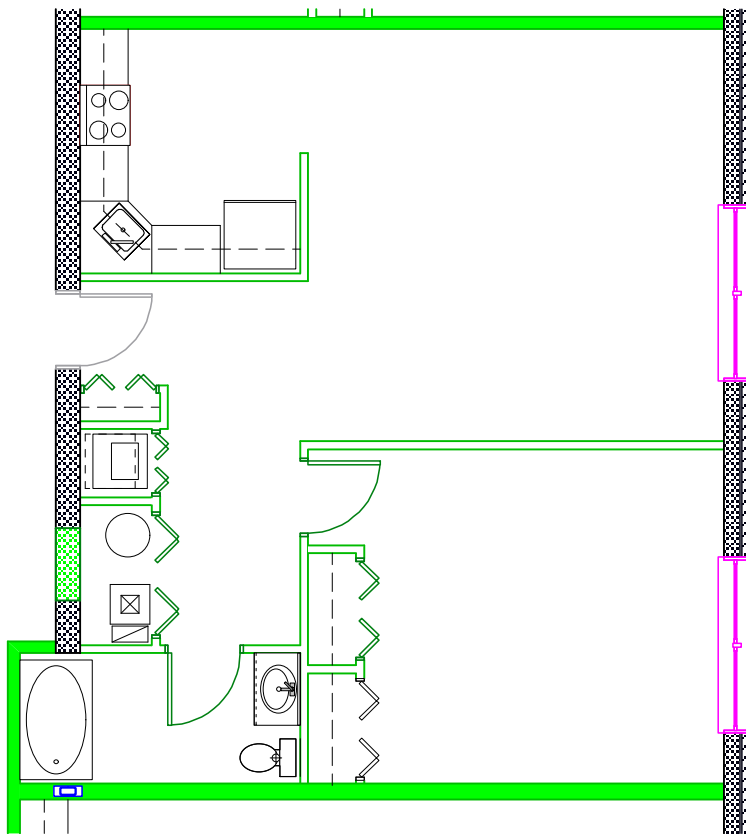

DENNIS L. SLOSTAD : ARCHITECT

MADISON SUITES

411 MANCHESTER AVENUE
MEDIA, PENNSYLVANIA 19063

DATE : 11/10/06

1 BED ROOM APARTMENTS

SCALE : 1/8" = 1'-0"

ALL DIMENSIONS ARE AN APPROXIMATE
854, & 855 SQ. FT.

MEDIA REAL ESTATE CO.