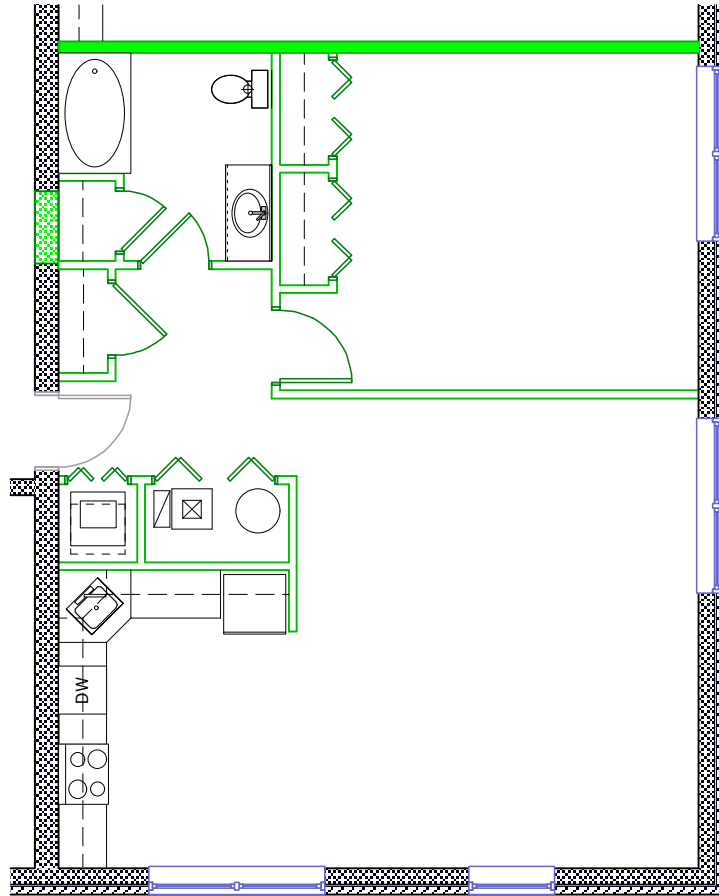

DENNIS L. SLOSTAD : ARCHITECT

MADISON SUITES

411 MANCHESTER AVENUE
MEDIA, PENNSYLVANIA 19063

DATE : 11/10/06

1 BED ROOM APARTMENTS

SCALE : 1/8" = 1'-0"

ALL DIMENSIONS ARE AN APPROXIMATE
909, & 910 SQ. FT.

MEDIA REAL ESTATE CO.