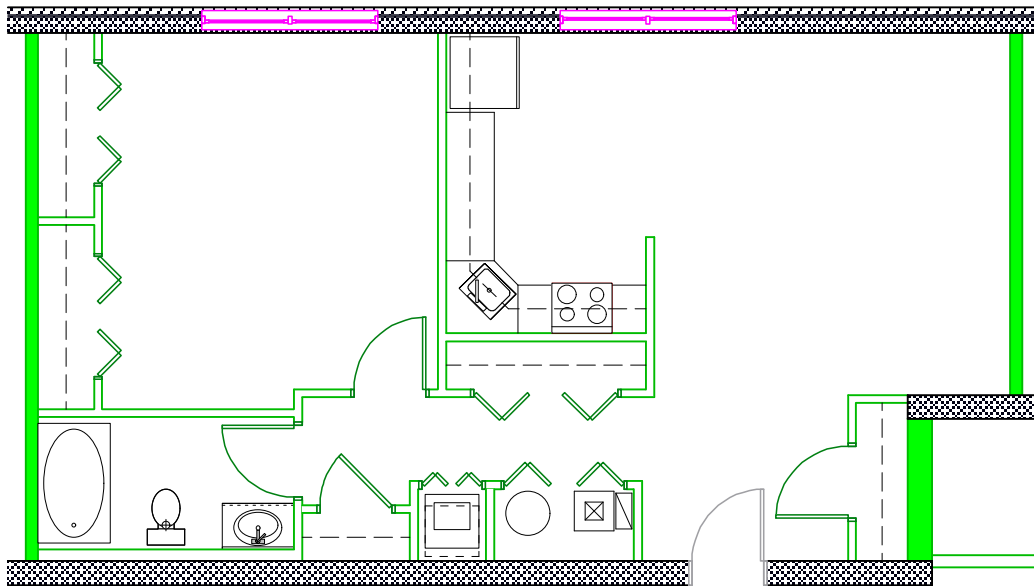

1 BED ROOM APARTMENTS

SCALE : 1/8" = 1'-0"

ALL DIMENSIONS ARE AN APPROXIMATE
862, & 872 SQ. FT.

MEDIA REAL ESTATE CO.

203 E. BALTIMORE AVE. : MEDIA, PA. 19063
(610) 565-9000 : FAX (610) 891-1991

DENNIS L. SLOSTAD : ARCHITECT

MADISON SUITES

411 MANCHESTER AVENUE
MEDIA, PENNSYLVANIA 19063

DATE : 11/10/06