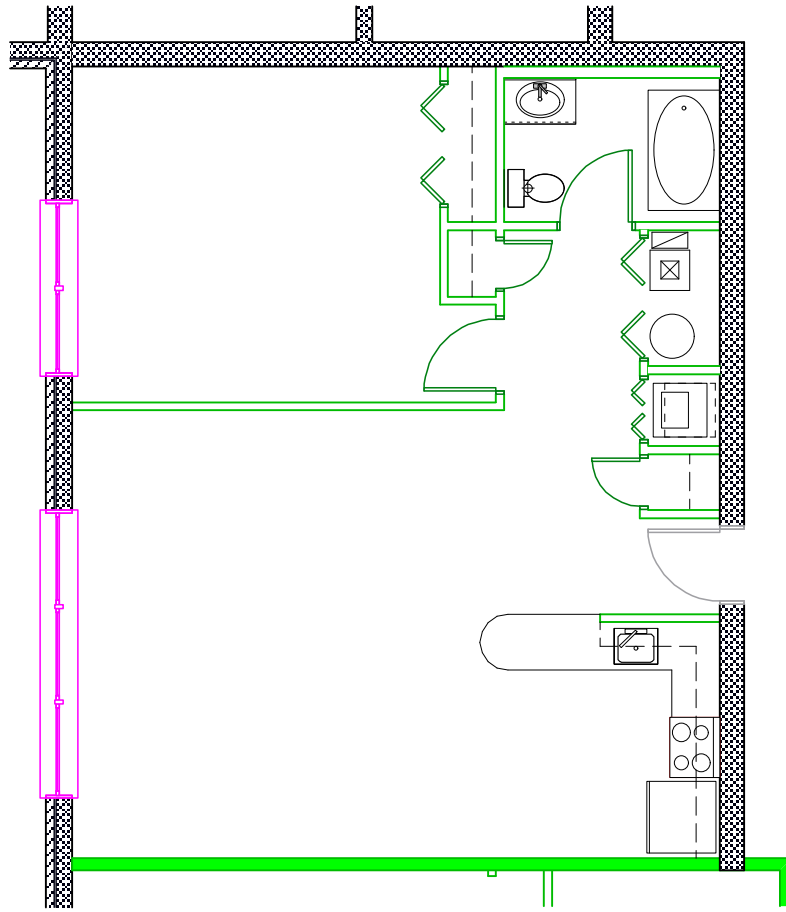

1 BED ROOM APARTMENTS

SCALE : 1/8" = 1'-0"

ALL DIMENSIONS ARE AN APPROXIMATE
891 SQ. FT.

MEDIA REAL ESTATE CO.

203 E. BALTIMORE AVE. : MEDIA, PA. 19063
(610) 565-9000 : FAX (610) 891-1991

DENNIS L. SLOSTAD : ARCHITECT

MADISON SUITES

411 MANCHESTER AVENUE
MEDIA, PENNSYLVANIA 19063

DATE : 11/10/06