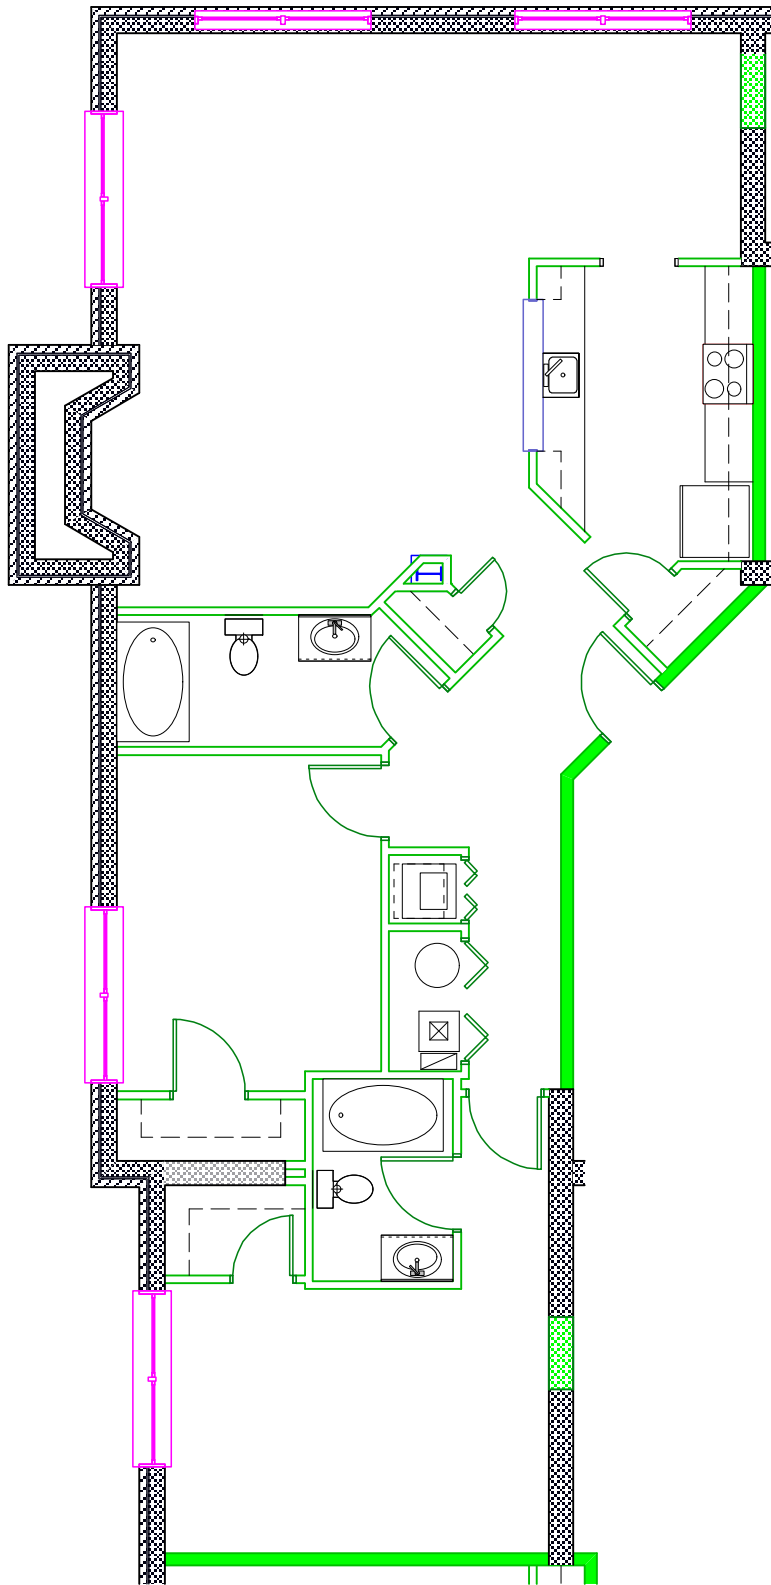

2 BED ROOM APARTMENTS

SCALE : 1/8" = 1'-0"

ALL DIMENSIONS ARE AN APPROXIMATE
1338, & 1345 SQ. FT.

MEDIA REAL ESTATE CO.

203 E. BALTIMORE AVE. : MEDIA, PA. 19063
(610) 565-9000 : FAX (610) 891-1991

DENNIS L. SLOSTAD : ARCHITECT

MADISON SUITES

411 MANCHESTER AVENUE
MEDIA, PENNSYLVANIA 19063

DATE : 11/10/06