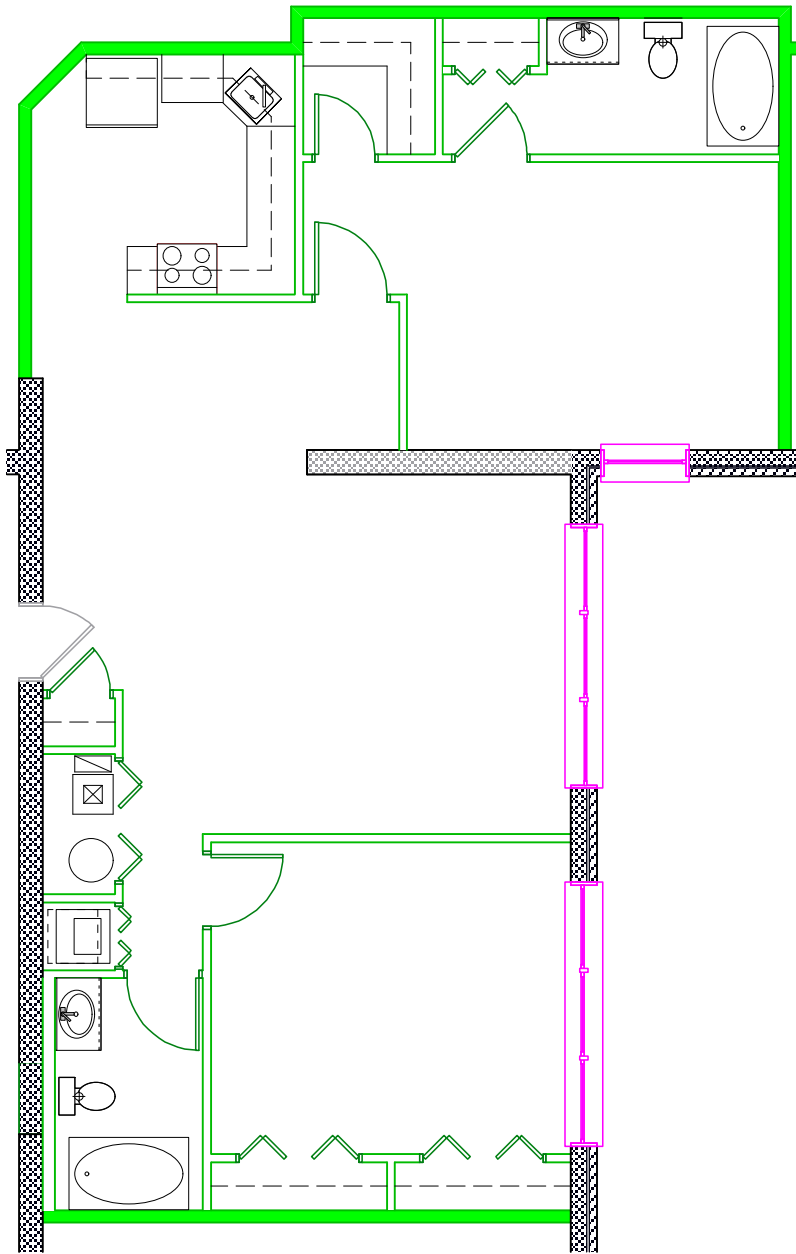

2 BED ROOM APARTMENTS

SCALE : 1/8" = 1'-0"

ALL DIMENSIONS ARE AN APPROXIMATE
1236 SQ. FT.

MEDIA REAL ESTATE CO.

203 E. BALTIMORE AVE. : MEDIA, PA. 19063
(610) 565-9000 : FAX (610) 891-1991

DENNIS L. SLOSTAD : ARCHITECT

MADISON SUITES

411 MANCHESTER AVENUE
MEDIA, PENNSYLVANIA 19063

DATE : 11/10/06

2 BED ROOM APARTMENTS

SCALE : 1/8" = 1'-0"

ALL DIMENSIONS ARE AN APPROXIMATE
1237, 1261, & 1263 SQ. FT.

MEDIA REAL ESTATE CO.

203 E. BALTIMORE AVE. : MEDIA, PA. 19063
(610) 565-9000 : FAX (610) 891-1991

DENNIS L. SLOSTAD : ARCHITECT

MADISON SUITES

~~411 MANHATTAN AVE~~
MEDIA, PENNSYLVANIA 19063

DATE: 11/10/06

2 BED ROOM APARTMENTS

SCALE : 1/8" = 1'-0"

ALL DIMENSIONS ARE AN APPROXIMATE
1270, & 1271 SQ. FT.

MEDIA REAL ESTATE CO.