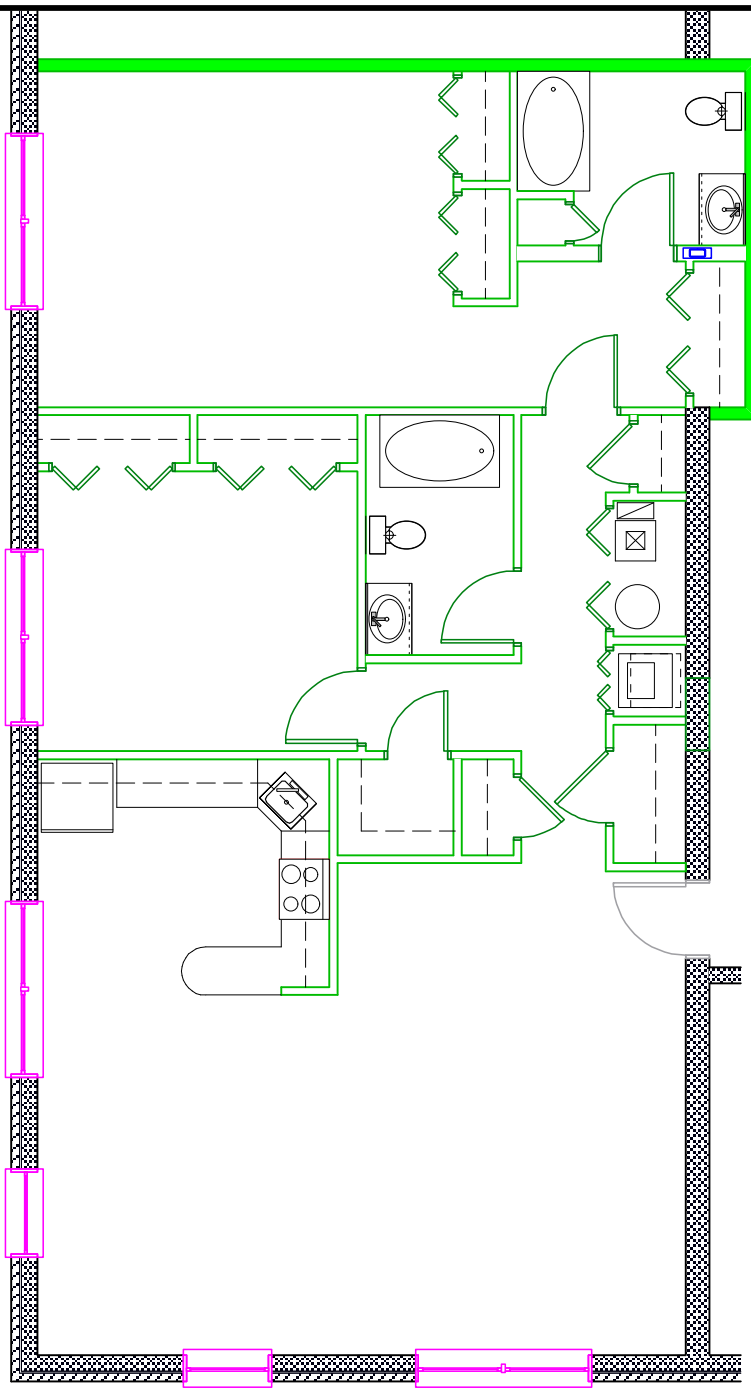

MADISON SUITES

411 MANCHESTER AVENUE
MEDIA, PENNSYLVANIA 19063

DATE : 11/10/06

2 BED ROOM APARTMENTS

SCALE : 1/8" = 1'-0"
 ALL DIMENSIONS ARE AN APPROXIMATE
 1451, & 1456 SQ. FT.

MEDIA REAL ESTATE CO.

203 E. BALTIMORE AVE. : MEDIA, PA. 19063
 (610) 565-9000 : FAX (610) 891-1991

DENNIS L. SLOSTAD : ARCHITECT

MADISON SUITES

411 MANCHESTER AVENUE
 MEDIA, PENNSYLVANIA 19063

DATE : 11/10/06

2 BED ROOM APARTMENTS

SCALE : 1/8" = 1'-0"

ALL DIMENSIONS ARE AN APPROXIMATE
1476, & 1479 SQ. FT.