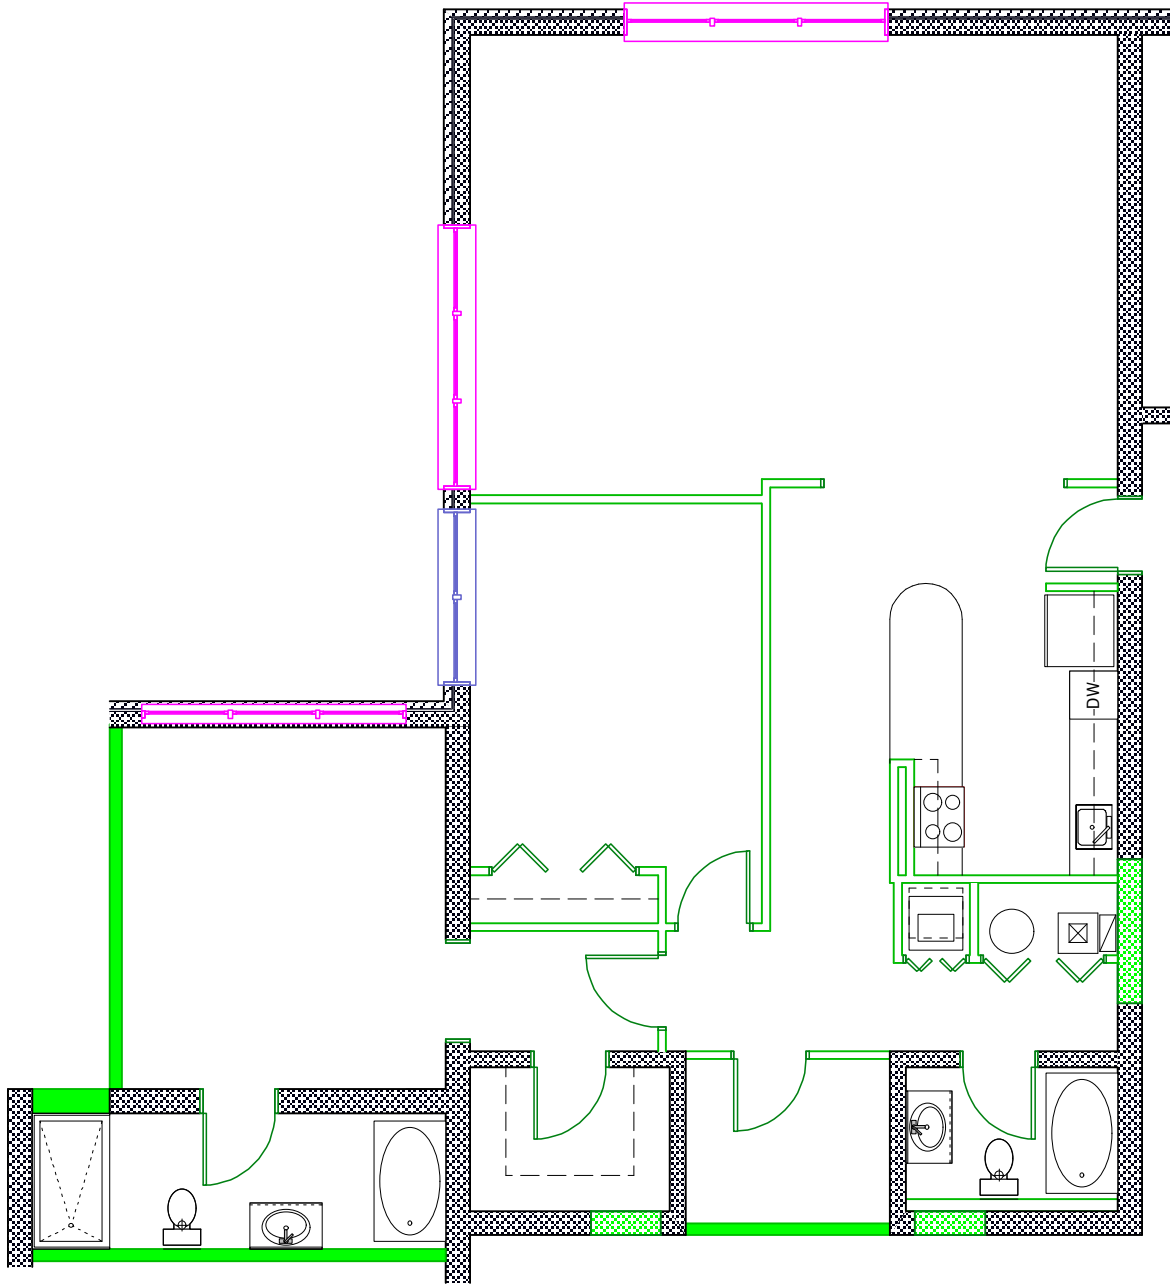

2 BED ROOM APARTMENTS

SCALE : 1/8" = 1'-0"

ALL DIMENSIONS ARE AN APPROXIMATE
1635, & 1668 SQ. FT.

MEDIA REAL ESTATE CO.

203 E. BALTIMORE AVE. : MEDIA, PA. 19063
(610) 565-9000 : FAX (610) 891-1991

DENNIS L. SLOSTAD : ARCHITECT